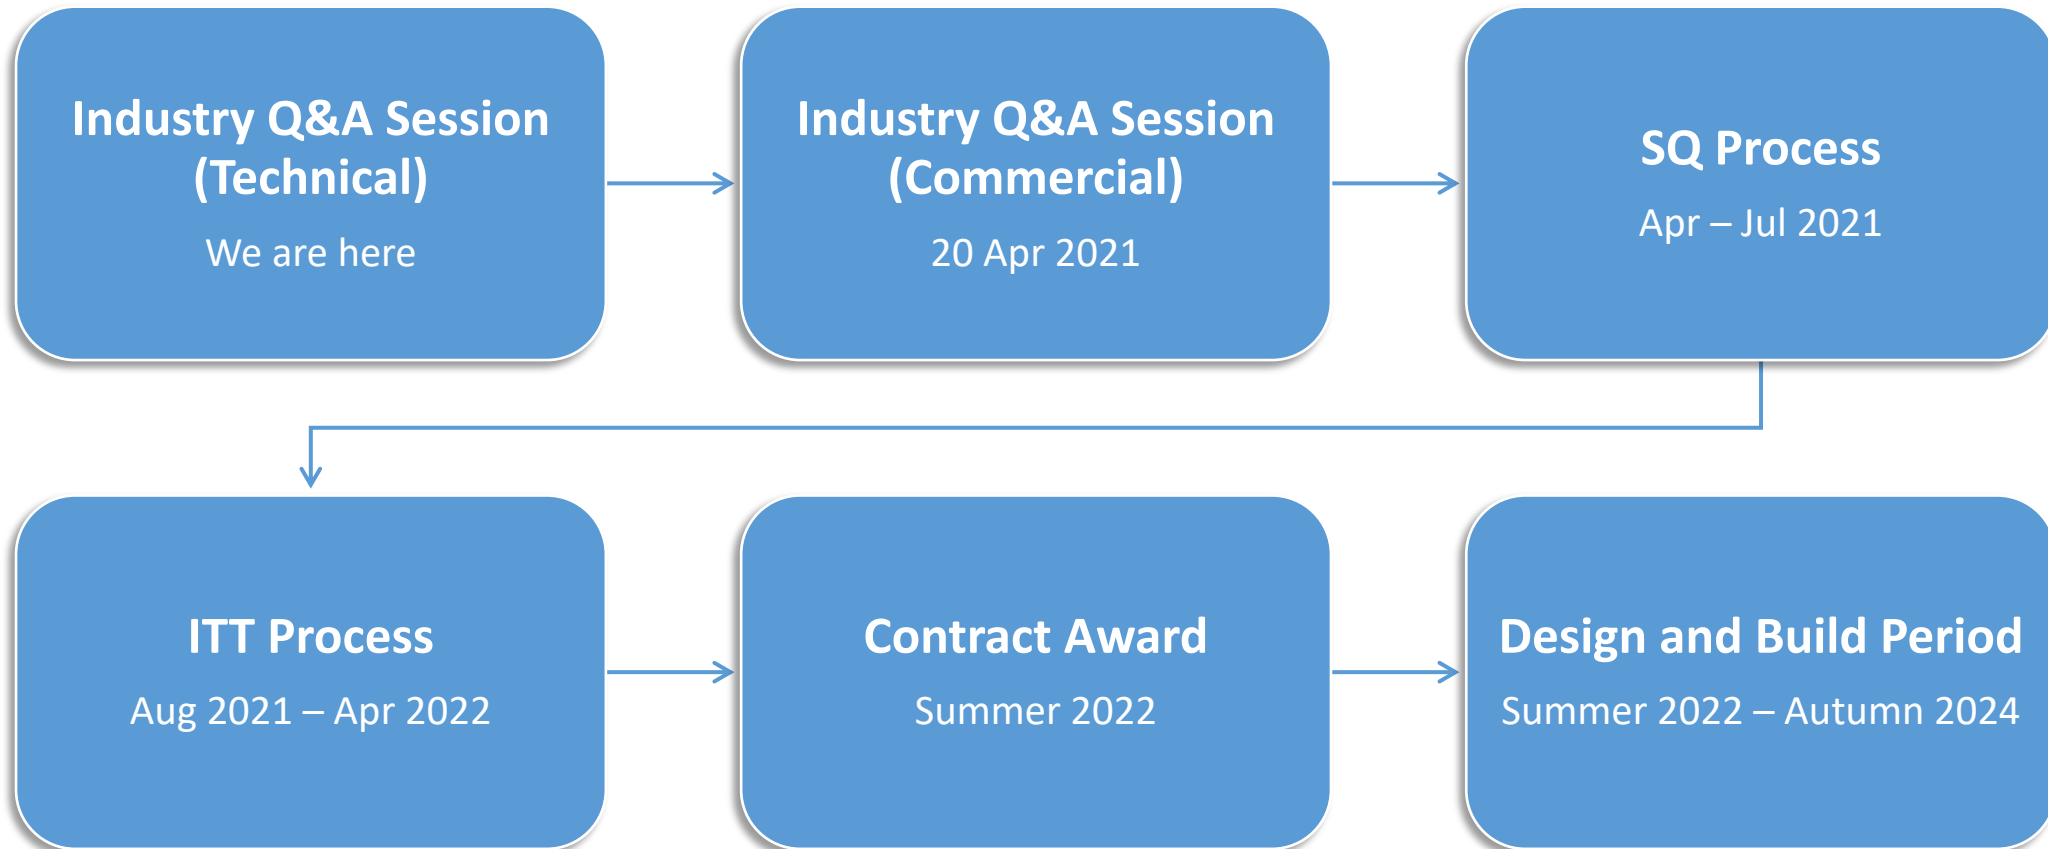

Feedback

- The recording of the event will be available on demand on the event portal, Delta and NLB website
- PDFs of presentations will be available within the Tech Q&A Resources area of the event portal
- Please visit Delta, the NLB website, and this event portal for updates on the project

Northern
Lighthouse
Board

Next Steps

**Dates are indicative and subject to change*