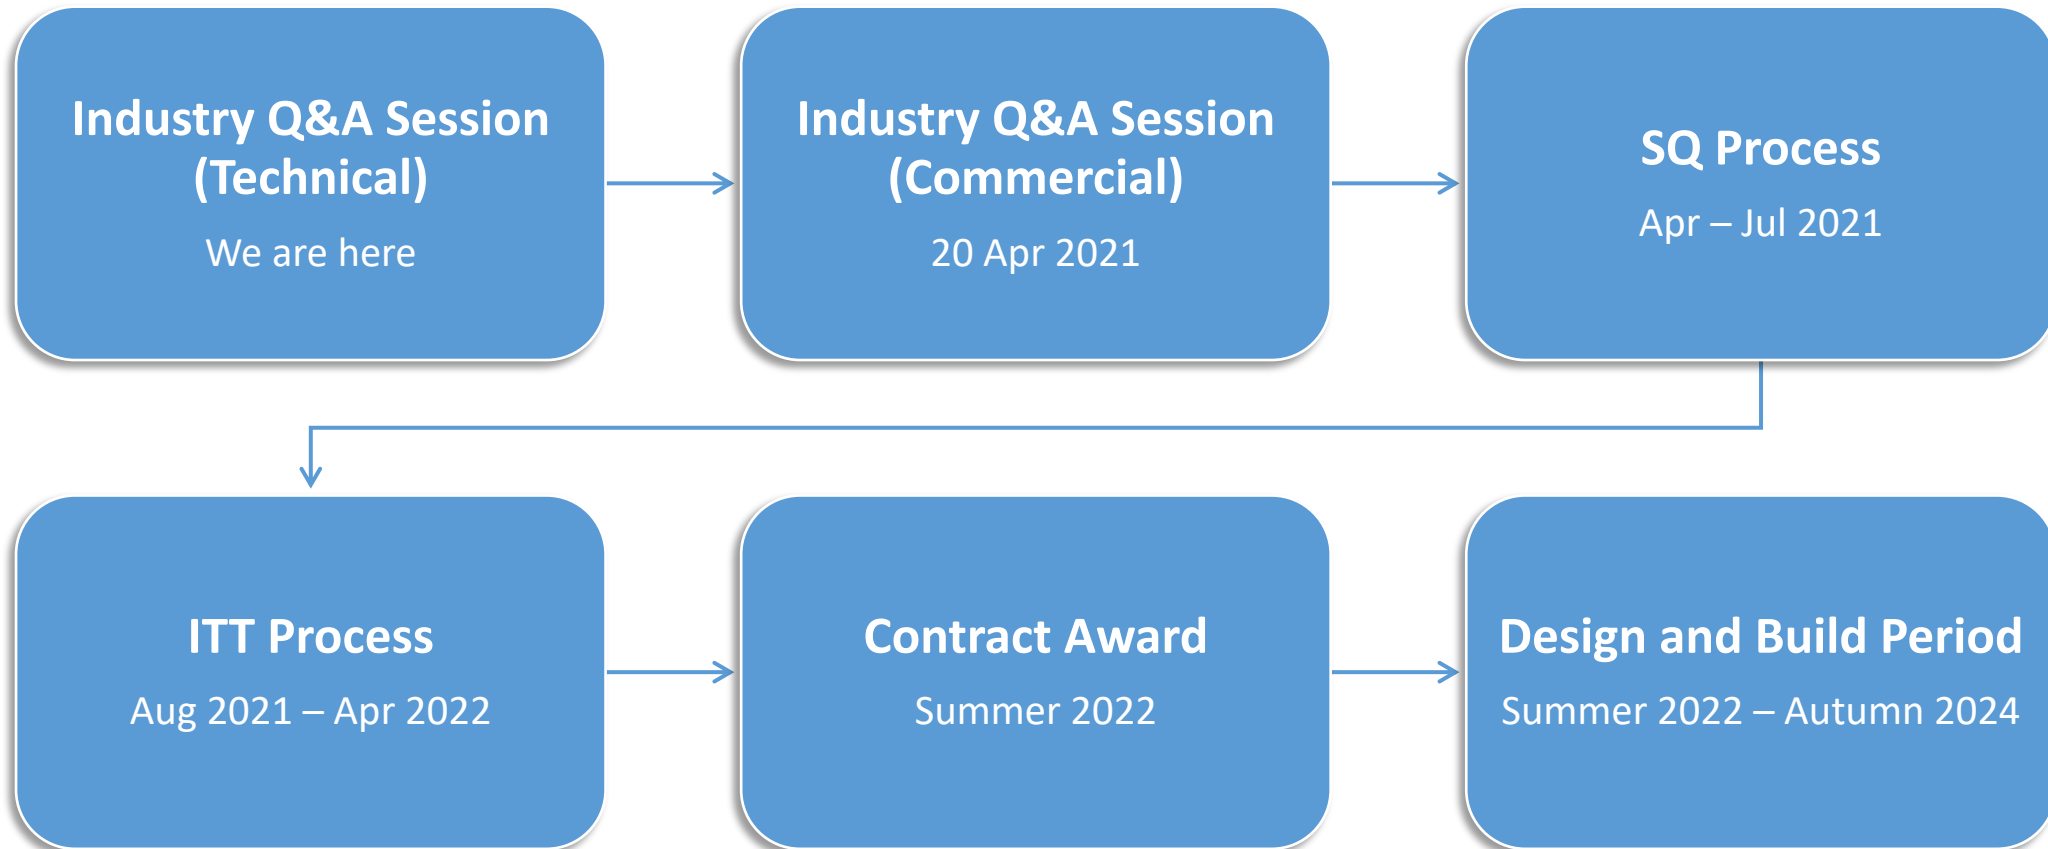

Feedback

- The recording of the event will be available on demand on the event portal, Delta and NLB website
- PDFs of presentations will be available within the Tech Q&A Resources area of the event portal
- Please visit Delta, the NLB website, and this event portal for updates on the project

Northern
Lighthouse
Board

Next Steps

**Dates are indicative and subject to change*