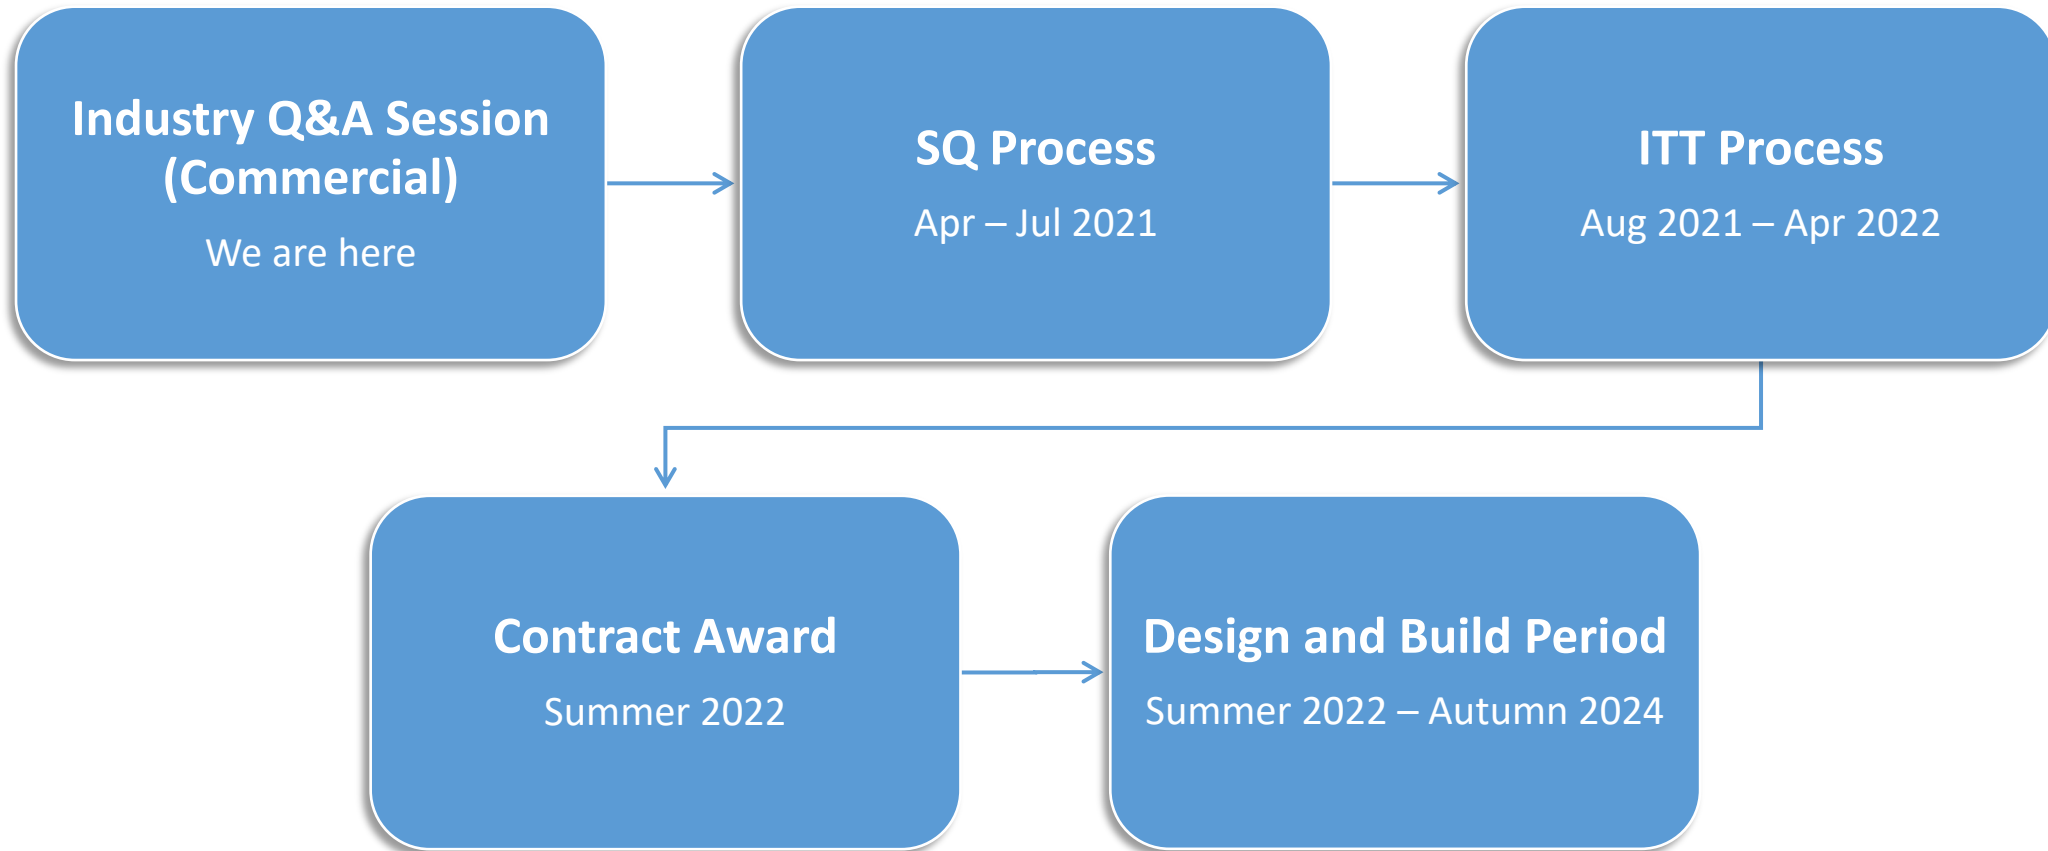

Feedback

- The recording of the event will be available on demand on the event portal, Delta and NLB website
- PDFs of presentations will be available within the Commercial Q&A Resources area of the event portal
- Please visit Delta, the NLB website, and this event portal for updates on the project

Northern
Lighthouse
Board

Next Steps

**Dates are indicative and subject to change*